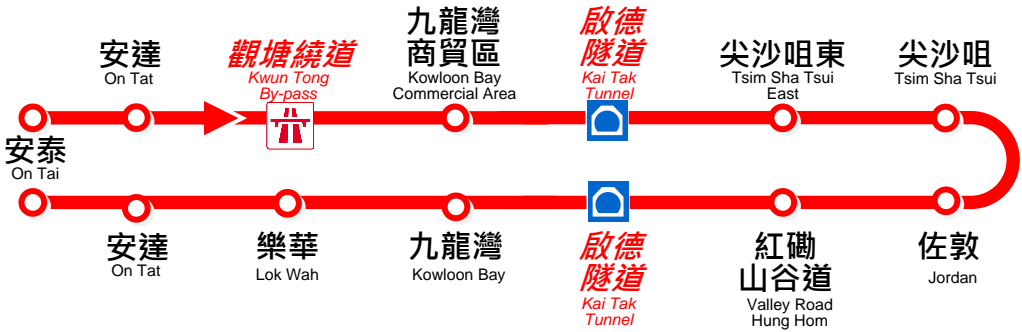

213x
特別班 Special

安泰南
On Tai South

尖沙咀
Tsim Sha Tsui

2018年9月3日生效
Effective from 3 September 2018

方便
Convenient

全新晨早特快班次
New Morning Express Service

經觀塘繞道直達尖沙咀
Via Kwun Tong By-pass Direct to Tsim Sha Tsui

快捷
Fast

不經秀茂坪、樂華
Omits Sau Mau Ping, Lok Wah

安達直達尖沙咀約需 25 分鐘
From On Tat to Tsim Sha Tsui in about 25 min

詳情見背頁
Back page
for details