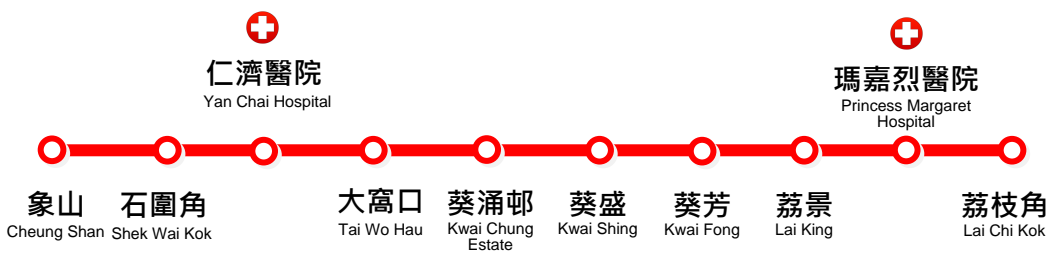

## 象山 ↔ 荔枝角

Cheung Shan ↔ Lai Chi Kok

詳細巴士站位置請查閱專頁  
Not all bus stops are shown below. Please refer to complete bus stop list overleaf.

### 全日服務途經仁濟醫院及瑪嘉烈醫院

Whole Day Service to Yan Chai Hospital and Princess Margaret Hospital

#### 🕒 時間表 Timetable

時段Period	班次(分鐘) Frequency(min)	時段Period	班次(分鐘) Frequency(min)
往 荔枝角 To Lai Chi Kok	每天Everyday	往 象山 To Cheung Shan	每天Everyday
0800 – 0830	30	0930 – 2030	60
0830 – 1930	60		

詳情見專頁  
Back page  
for details