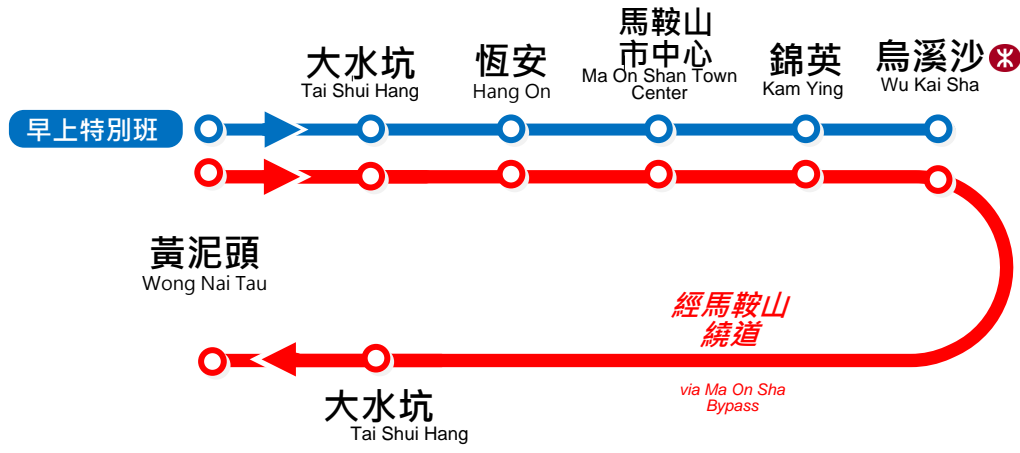

新服務  
New Service

**89s**  
特快 Express

**黃泥頭**  
Wong Nai Tau

**烏溪沙** \*  
Wu Kai Sha

詳細巴士站位置請查閱背頁  
Not all bus stops are shown below. Please refer to complete bus stop list overleaf.

**2017年12月9日生效** Effective from 9 December 2017

**方便!**  
Convenient!

**黃泥頭/廣源** ↔ **馬鞍山市中心/烏溪沙**  
Wong Nai Tau/Kwong Yuen ↔ Ma On Shan Town Center/Wu Kai Sha

**快捷!**  
Fast!

**早上繁忙時間增設特別班次往烏溪沙**  
New Morning Peak Hour Special Departures to Wu Kai Sha