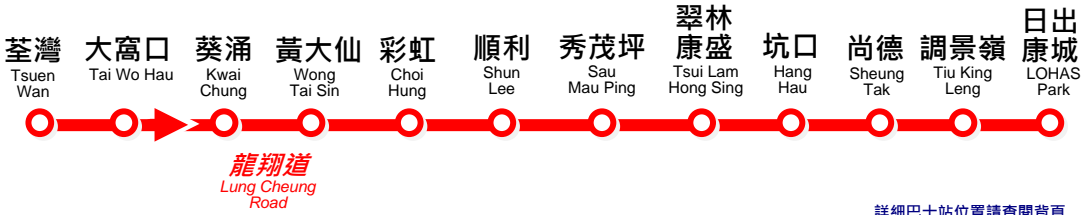

全新服務
New Service

N290

荃灣西 * Tsuen Wan West

日出康城 LOHAS Park

詳細巴士站位置請查閱背頁
Not all bus stops are shown above. Please refer to complete bus stop list overleaf.

2018年7月17日凌晨生效 Effective from 17 July 2018 Midnight

方便 Convenient

全新深宵龍翔道服務 New Late Night Lung Cheung Road Service

由葵涌直達黃大仙約需 **12** 分鐘 From Kwai Chung to Wong Tai Sin in about **12** min

覆蓋更廣 New Coverage

新增免費轉乘優惠 New FREE Bus-Bus Interchange Concessions

N290轉乘 > 213M 前往安達/安泰 N216 前往藍田/油塘

Free interchange with 213M and N216 for the journeys to On Tat, On Tai, Lam Tin and Yau Tong

詳情見背頁
Back page for details