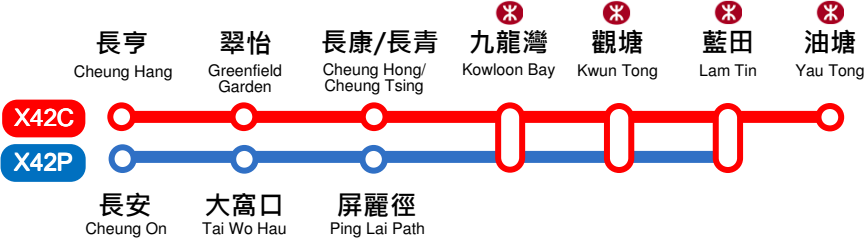

新服務
New Service

顧客服務熱線
Customer Service Hotline

2745 4466

www.kmb.hk

KMB

X42C
X42P

青衣
Tsing Yi

藍田/油塘 *
Lam Tin/ Yau Tong

詳細巴士站位置請查閱背頁

2018年1月8日生效 Effective from 8 January 2018

更方便!
More Convenient!

增強早上繁忙時間特快服務往東九龍
Enhanced express service in the morning peak to Kowloon East

快捷!
Fast!

由青衣前往東九龍約需 35 分鐘
To Kowloon East from Tsing Yi in about 35 min

詳情見背頁
Back page
for details