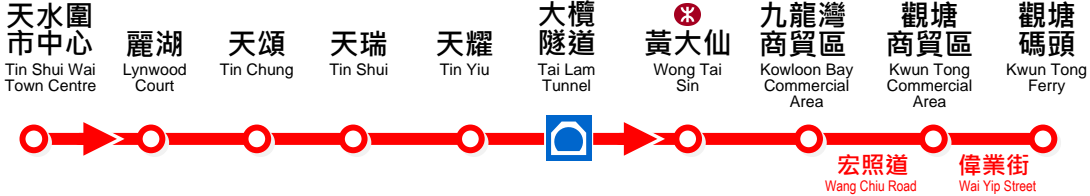

新服務
New Service

顧客服務熱線 2745 4466
Customer Service Hotline www.kmb.hk

269s

特快 Express

天水圍 市中心

Tin Shui Wai Town Centre

觀塘碼頭

Kwun Tong Ferry

詳細巴士站位置請查閱背頁

2016年10月17日生效

Effective from 17 October 2016

方便!
Convenient!

全新 NEW

早晨特快往九龍東商貿區

Morning Express to Kowloon East Commercial Areas

快捷!
Fast!

不停新蒲崗、彩虹

Non-stop between San Po Kong and Choi Hung

直達九龍灣商貿區約需 50 分鐘

Direct to Kowloon Bay Commercial Area in about 50 min

詳情見背頁
Back page
for details