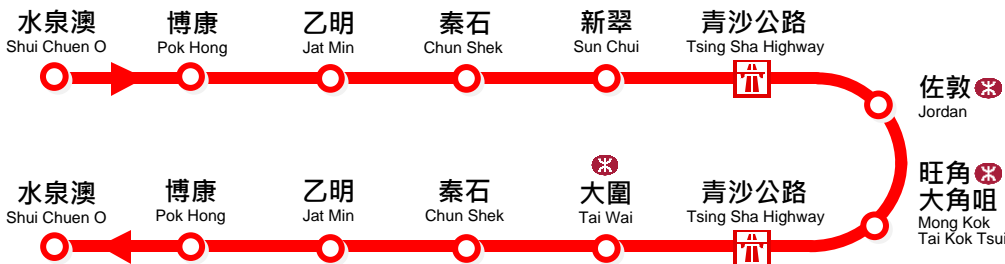

服務提升
Service upgrade

顧客服務熱線
Customer Service Hotline

2745 4466 按“6”字專線

www.kmb.hk

KMB

287X
特快 Express

沙田水泉澳
Sha Tin (Shui Chuen O)

循環線
Circular

佐敦經旺角
Jordan (via Mongkok)

2016年2月5日生效 Effective from 5 February 2016

更方便!
More Convenient!

服務延長至水泉澳;
Extension of service to Shui Chuen O

最頻密班次提升至 12 分鐘一班
Minimum headway strengthened to every 12 min

更快捷!
Faster

青沙公路特快
Tsing Sha Highway Express

水泉澳往佐敦只需 30 分鐘
From Shui Chuen O to Jordan in about 30 min

查詢到站時間

Check Estimated Time of Arrival

下載智能手機應用程式
Download Smartphone App

Available on the
App Store

Available on
Google play

f KMB 九巴專頁

詳情見專頁
Back page
for details

PD/P/004/16