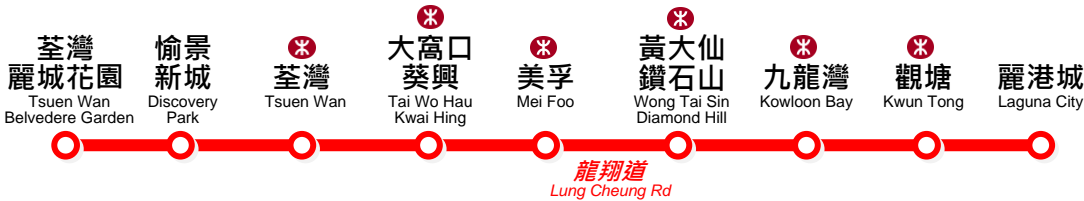

服務提升
Service Upgrade

顧客服務熱線 2745 4466
Customer Service Hotline
www.kmb.hk

40

特快 Express

荃灣
麗城花園
Tsuen Wan
Belvedere Garden

麗港城
Laguna City

詳細巴士站位置請查閱背頁
Not all bus stops are shown below. Please refer to complete bus stop list overleaf.

2017年2月13日生效 Effective from 13 February 2017

覆蓋更廣!
Wider Coverage!

路線延長至

荃灣愉景新城、麗城花園;

Route extension to Tsuen Wan Discovery Park and Belvedere Garden

全程車資維持不變

Full fare remains unchanged

查詢到站時間