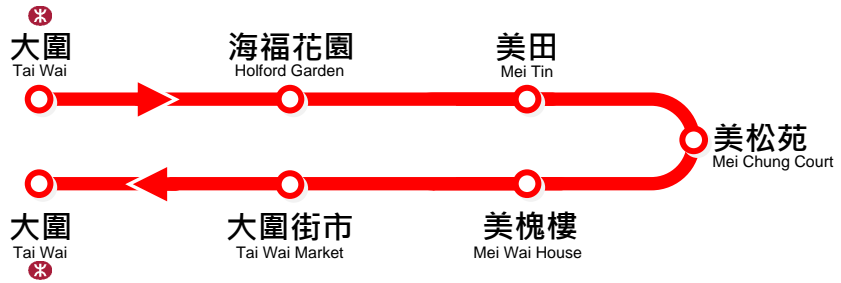

0830-2000
大圍開出班次
Departures from Tai Wai
Between 0830 - 2000