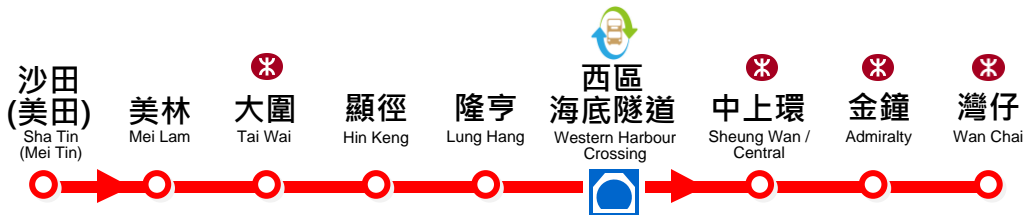

服務提升
Service Upgrade

顧客服務熱線
Customer Service Hotline

2745 4466

按“6”字專線
Press

www.kmb.hk

985

特快 Express

美田(美致樓)

Mei Tin (Mei Chi House)

經西隧
via WHC

灣仔

Wan Chai

2015年8月22日
生效

Effective from 22 Aug 2015

全新985將於同日取代原有305，乘客可改乘
985經西隧前往中上環/ 金鐘/ 灣仔。

Existing 305 will be replaced by new 985 on the same day.
Passengers can take 985 via Western Harbour Crossing towards
Sheung Wan/ Central/ Admiralty/ Wan Chai.

更快捷!
Faster!

全新
New 西隧特快

Western Harbour Crossing Express

大圍直達中上環約需

Direct from Tai Wai to Sheung Wan and Central in about

25

分鐘
min

覆蓋更廣!
Wider Coverage!

新增
New

西隧轉乘優惠 覆蓋港島主要各區

WHC Interchange concession covering major districts on Hong Kong Island

詳情見背頁
Back page
for details