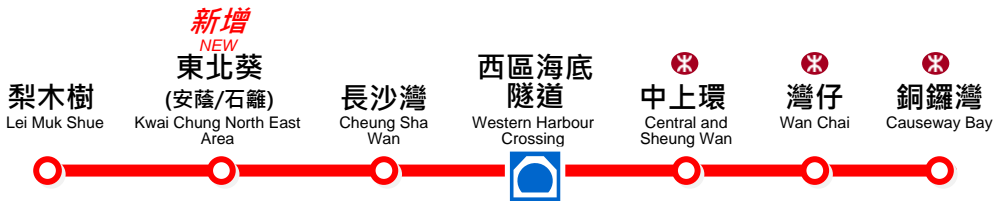

936

特快 Express

梨木樹

Lei Muk Shue

銅鑼灣

Causeway Bay
(Cotton Path)

*星期一至六早上7:30至8:00往銅鑼灣及星期一至五下午6:15往梨木樹班次的行車路線不變

*No routing change for Mondays-Saturdays 7:30-8:00a.m. departures (Causeway Bay bound) and Mondays-Fridays 6:15p.m. departure (Lei Muk Shue bound)

2017年12月4日生效

Effective from 4 December 2017

更方便

More convenient

星期一至六延長服務時間及新增假日服務

Mondays to Saturdays Extend Service Hours ; New Holiday Service

新增地區

New Coverage

服務東北葵(安蔭/石籬)

Serve Kwai Chung North East Area (On Yam/Shek Lei)

詳情見背頁
Back page
for details