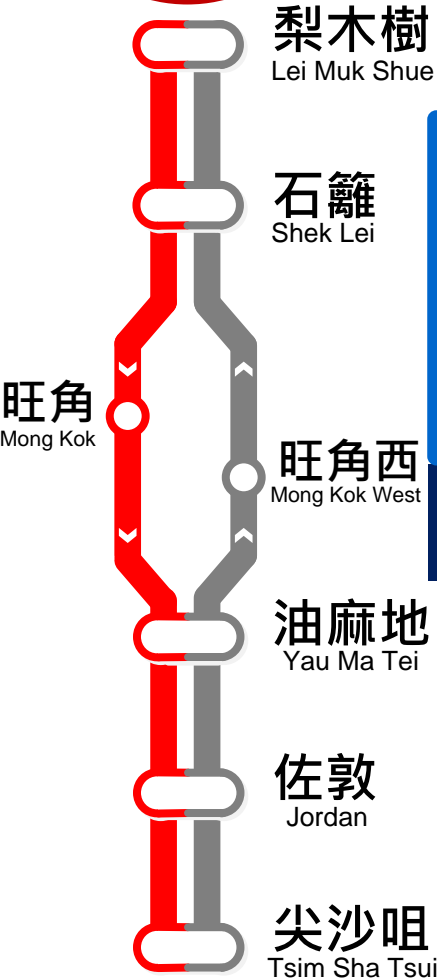

2020年11月30日生效
Effective from 30 November 2020

梨木樹 ↔ 尖沙咀東
(麼地道)
Lei Muk Shue ↔ Tsim Sha Tsui East
(Mody Road)

新增黃昏
回程服務往梨木樹
New Evening Return
Service to Lei Muk Shue

>>> 經西九龍走廊 >>>
via West Kowloon Corridor

尖沙咀東開
From Tsim Sha
Tsui East

星期一至五(公眾假期除外)
Mondays to Fridays
(except Public Holidays)

18:00 18:30

巴士站 Bus Stop		車費 Fare
1 梨木樹巴士總站	Lei Muk Shue Bus Terminus	\$7.8
2 和宜合道運動場	Wo Yi Hop Road Sportsground	
3 梨木道	Lei Muk Road	
4 葵涌藍田街	Lam Tin Street Kwai Chung	
5 葵涌打磚坪街	Ta Chuen Ping Street Kwai Chung	
6 石籬(大隴街)總站	Shek Lei (Tai Loong Street) Bus Terminus	
7 葵涌石英徑	Shek Ying Path Kwai Chung	
8 葵涌業成街	Yip Shing Street Kwai Chung	
9 華員邨	Wah Yuen Chuen	
10 鐘山台	Chung Shan Terrace	
11 蝴蝶谷新村	Butterfly Valley Village	\$5.1
12 甘泉街	Kom Tsun Street	
經西九龍走廊	<i>via West Kowloon Corridor</i>	
13 旺角鴉蘭街	Arran Street Mong Kok	
14 旺角奶路臣街	Nelson Street Mong Kok	
15 油麻地碧街	Pitt Street Yau Ma Tei	
16 加士居道	Gascoigne Road	
17 尖沙咀德成街	Tak Shing Street Tsim Sha Tsui	
18 金巴利道	Kimberley Road	
19 尖沙咀中間道	Middle Road Tsim Sha Tsui	
20 尖東站	East Tsim Sha Tsui Station	
21 尖沙咀東(麼地道)	Tsim Sha Tsui East (Mody Road)	

Route	Shek Wai Kok to Kwun Tong Ferry
Effective Date	From 30 November 2020

時間表 Timetable	石圍角 開 From Shek Wai Kok	觀塘碼頭 開: From Kwun Tong Ferry
	<u>星期一至五(公眾假期除外)</u> <u>Mondays to Fridays(Except Public Holidays)</u>	
	7:00AM 7:08AM 7:16AM 7:24AM 7:32AM 7:40AM 7:48AM 7:56AM 8:04AM 8:12AM 8:20AM	6:00PM 6:10PM 6:20PM 6:35PM 6:55PM