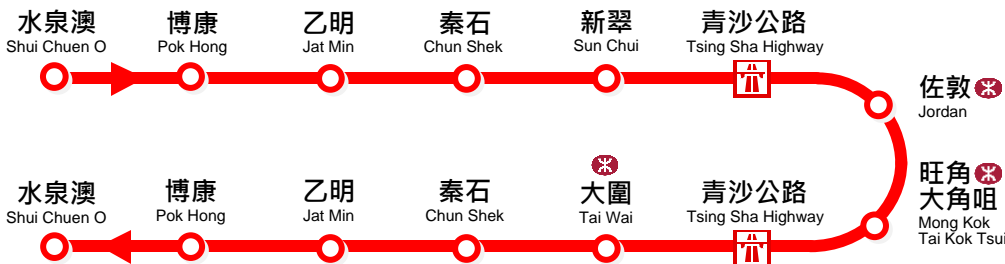

服務提升
Service upgrade

顧客服務熱線
Customer Service Hotline

2745 4466 按“6”字專線

www.kmb.hk

KMB

287X
特快 Express

沙田水泉澳
Sha Tin (Shui Chuen O)

循環線
Circular

佐敦經旺角
Jordan (via Mongkok)

2016年2月5日生效 Effective from 5 February 2016

更方便!
More Convenient!

服務延長至水泉澳;
Extension of service to Shui Chuen O

最頻密班次提升至 12 分鐘一班
Minimum headway strengthened to every 12 min

更快捷!
Faster

青沙公路特快
Tsing Sha Highway Express

水泉澳往佐敦只需 30 分鐘
From Shui Chuen O to Jordan in about 30 min

查詢到站時間

Check Estimated Time of Arrival

下載智能手機應用程式
Download Smartphone App

Available on the
App Store

GET IT ON
Google play

f KMB 九巴專頁

詳情見背頁
Back page
for details

PD/P/004/16