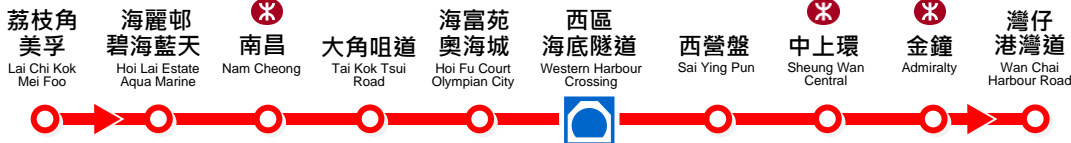

905P

荔枝角
Lai Chi Kok

灣仔港灣道
Wan Chai Harbour Road

2016年10月3日生效
Effective from 3 October 2016

方便!
Convenient!

全新早晨特別班次
New Special Morning Service

西九龍特快往西營盤、中上環
West Kowloon Express to Sai Ying Pun, Sheung Wan and Central

快捷!
Fast!

富昌邨往西營盤約需 **25** 分鐘
From Fu Cheong Estate to Sai Ying Pun in about **25** min

詳情見背頁
Back page
for details